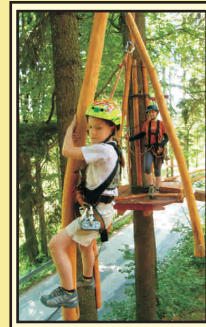

ACTIVE SUMMER

Yellow
point
outdoor/indoor

K+K
Ski
School
Janské Lázně

HIGH ROPE PARK

High rope courses in trees - more than 40 elements in two parts of the park, 4 - 12m above the ground.

The Babypark is smaller version of the park for kids between 100-140cm of height.

	1 person	Family 3	Family 4	5 persons
Babypark	100			
Small circuit	300	690	990	1190
Whole course	450	1190	1490	1990

QUADS

Riders must have a regular driver's license and there is room for an extra passenger. We have prepared a trip about 25km long through field paths, mud, fords and more.

1500,-/ person 300,-/ extra passenger

TERRAIN SCOOTERS

You will ride the lift up Černá Hora Mt. with all essential equipment, followed by a fun descent along asphalt and forest paths to the K+K Adventure Centre. Cable way fare is not included.

NORDIC WALKING / GUIDED HIKES

2000,-/ a group up to 10 persons, 100,-/ poles rent

One day hikes to the nicest spots in our mountains such as Sněžka, the moor land etc (only on request).

BABYSITTING

200,-/1 hour